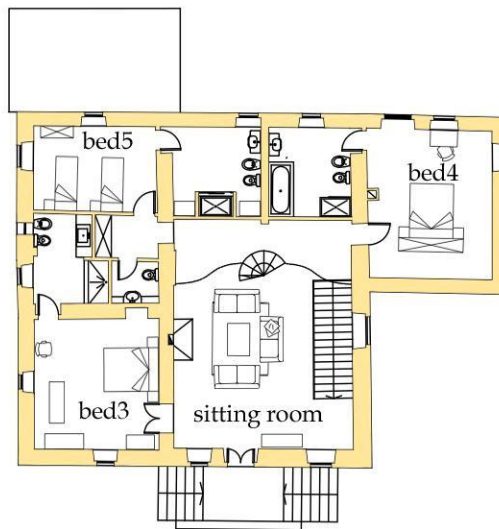

Casa Matira floor plans

405m²/4,360ft²

second floor

first floor

ground floor