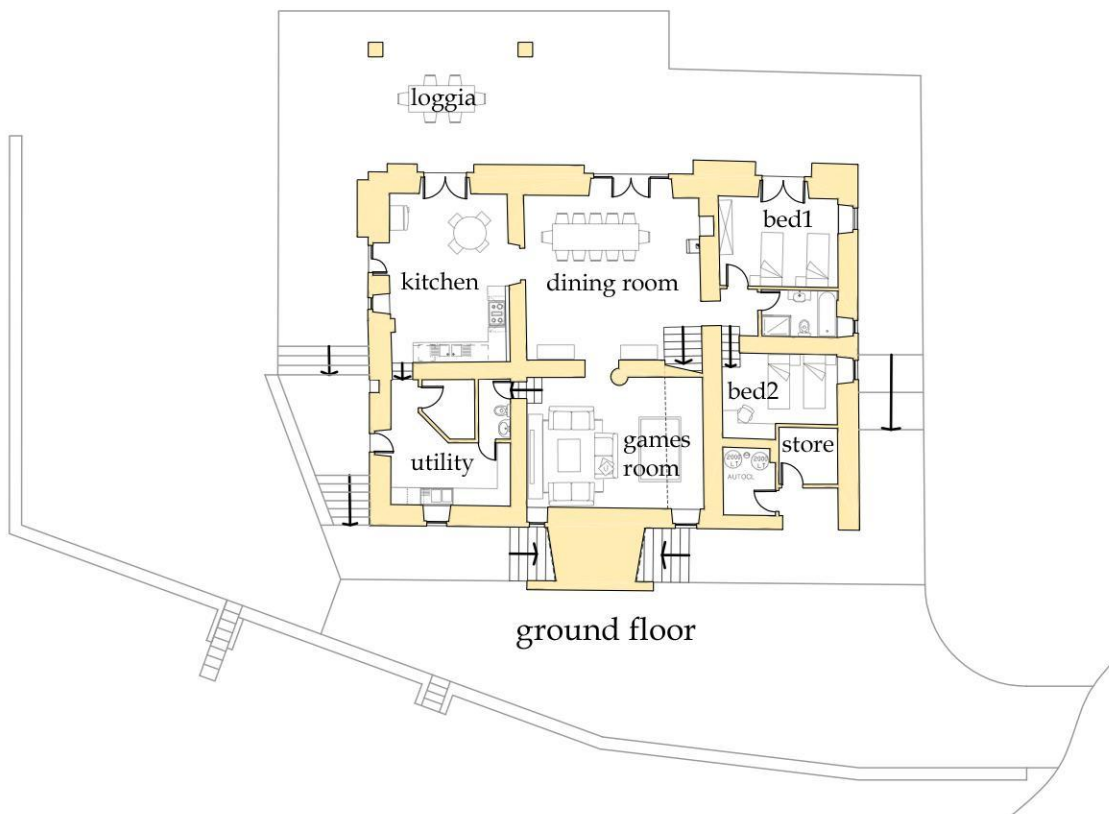

Casa Matira floor plans

405m²/4,360ft²

second floor

first floor

ground floor