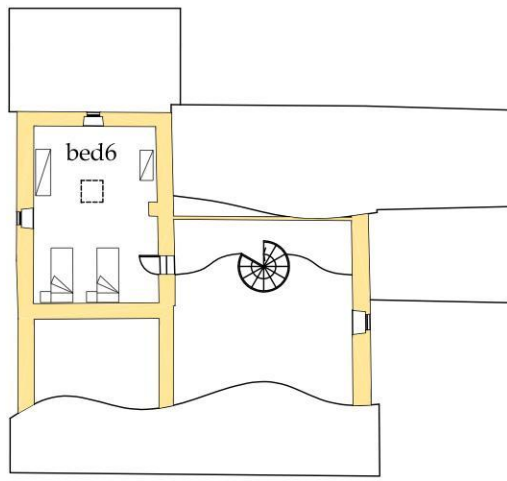

Casa Matira floor plans

405m²/4,360ft²

second floor

first floor

ground floor